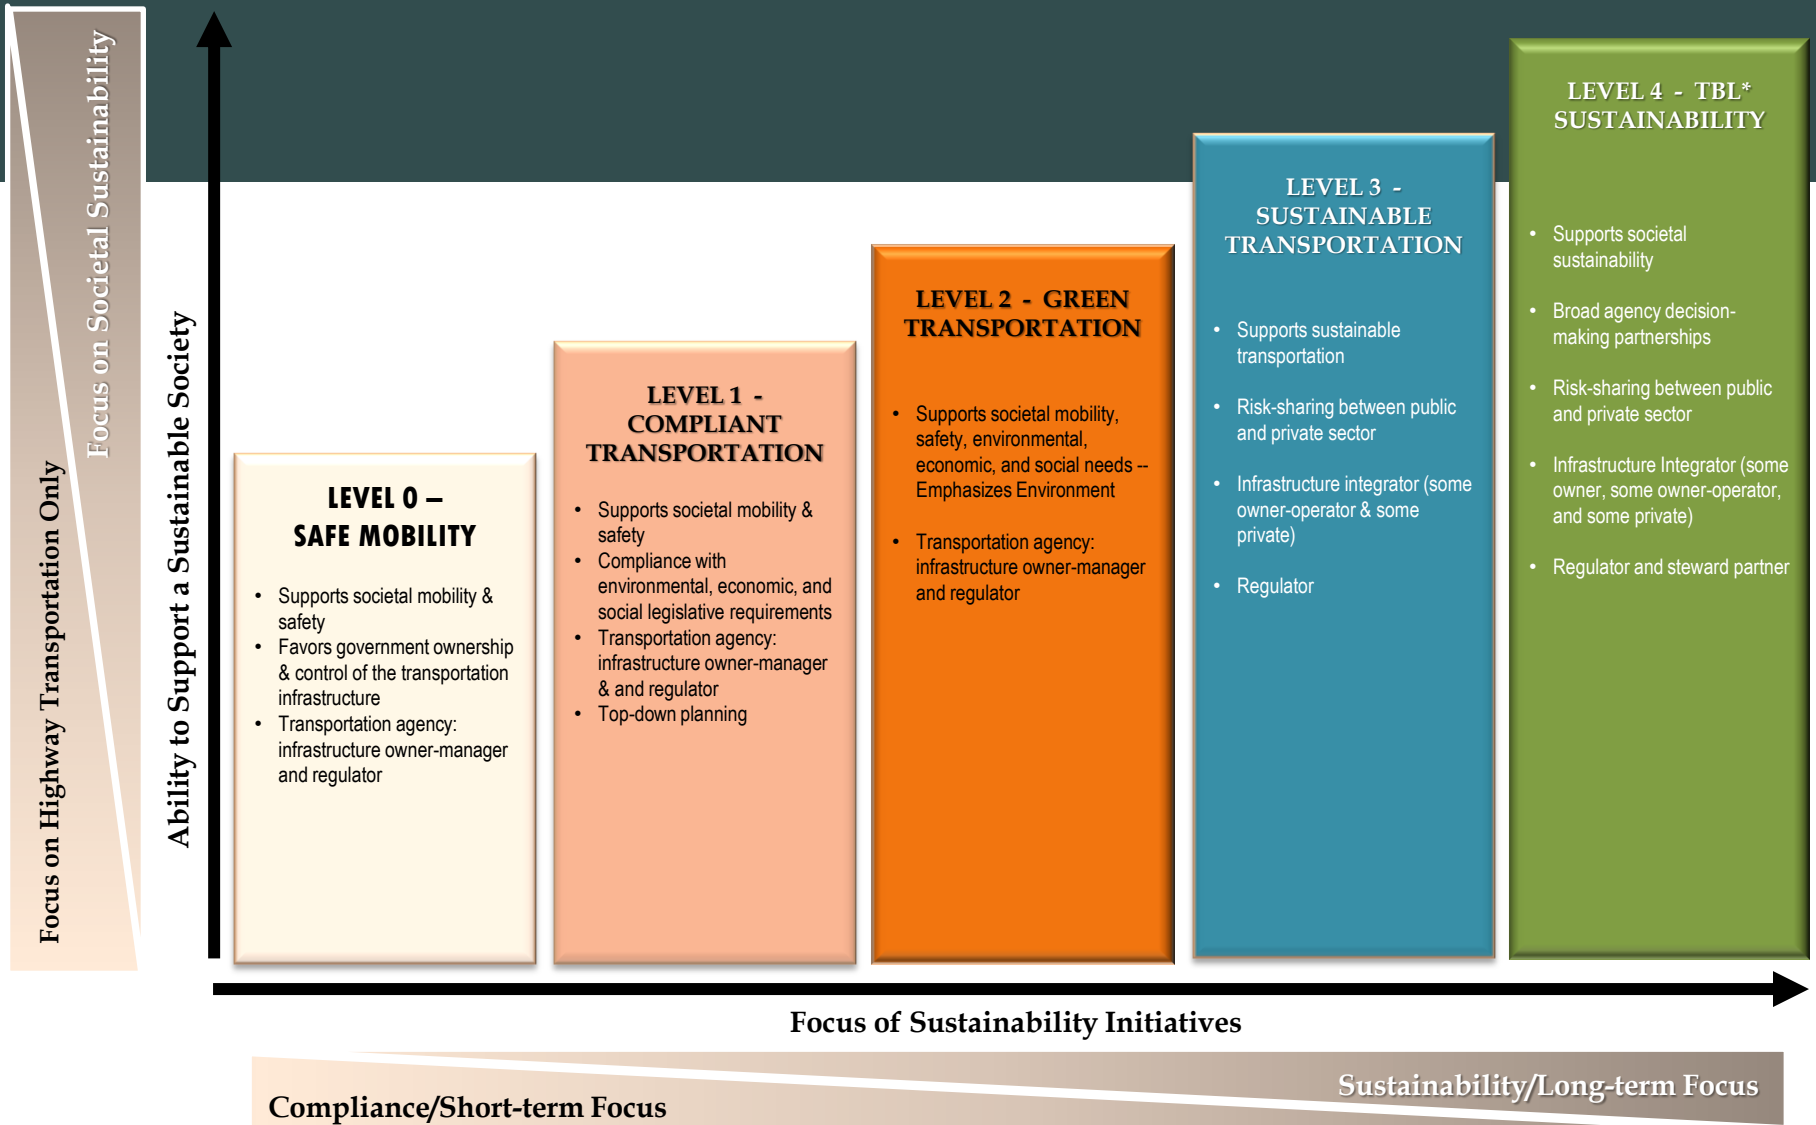

Sustainability Maturity Model

*TBL: Triple Bottom Line (3E's)- Societal Sustainability focuses on present & future needs, is integrated and multi-dimensional (beyond transportation). 1

Source: [NCHRP Report 750, Volume 4](#)